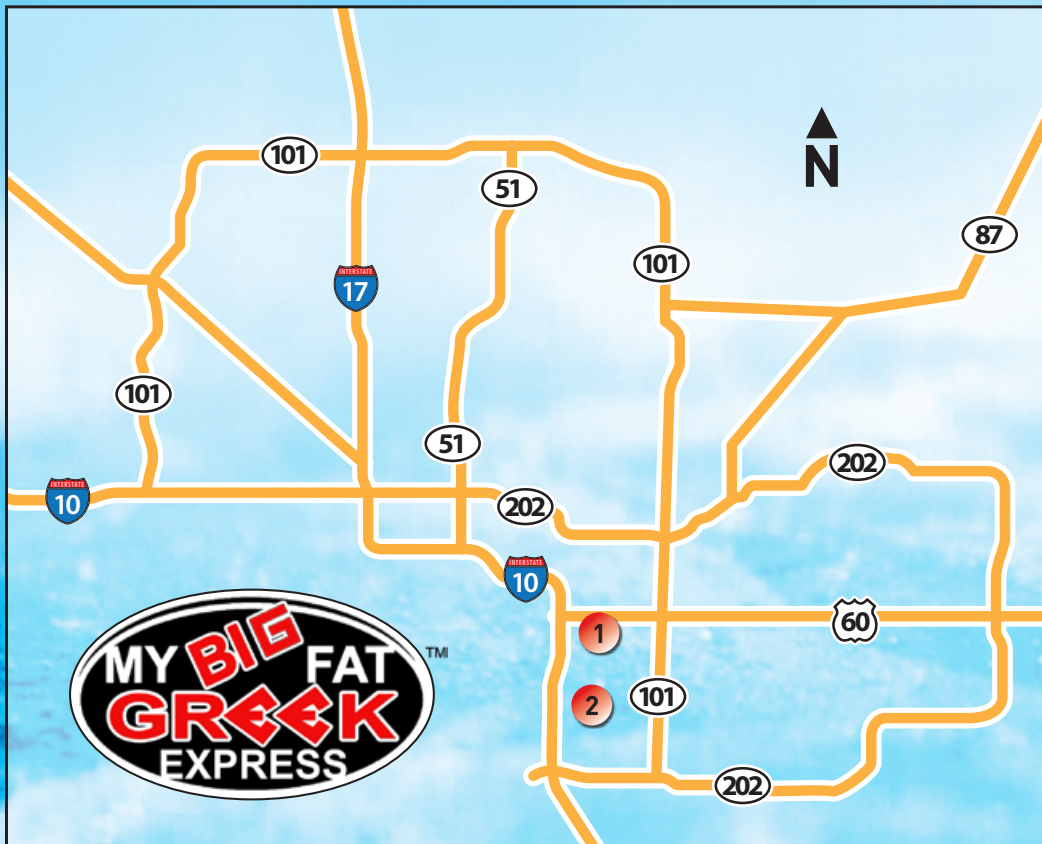

WANT MORE BUSINESS?

Looking for Advertising that's Unique & Cost Effective?

Advertise with The **My Big Fat Greek Express** Customer Retention Program offered at these 2 locations!

1 - 227 East Baseline Rd.
Suite J007
Tempe, AZ 85283

2 - 440 West Warner Rd.
Suite 104
Tempe, AZ 85284

- An opportunity to advertise alongside a well established and high traffic business at an affordable rate.
- Each location will distribute their program flyers over approximately a one month period.
- The 8.5" x 5.5" flyer is a high quality two sided piece printed on 100lb. glossy stock in full color.
- Advertisers will be given a non-compete exclusivity to ensure maximum exposure.
- The program flyer will include a special offer(s) from My Big Fat Greek Express on the front and space will be limited to 1-3 advertising participants.